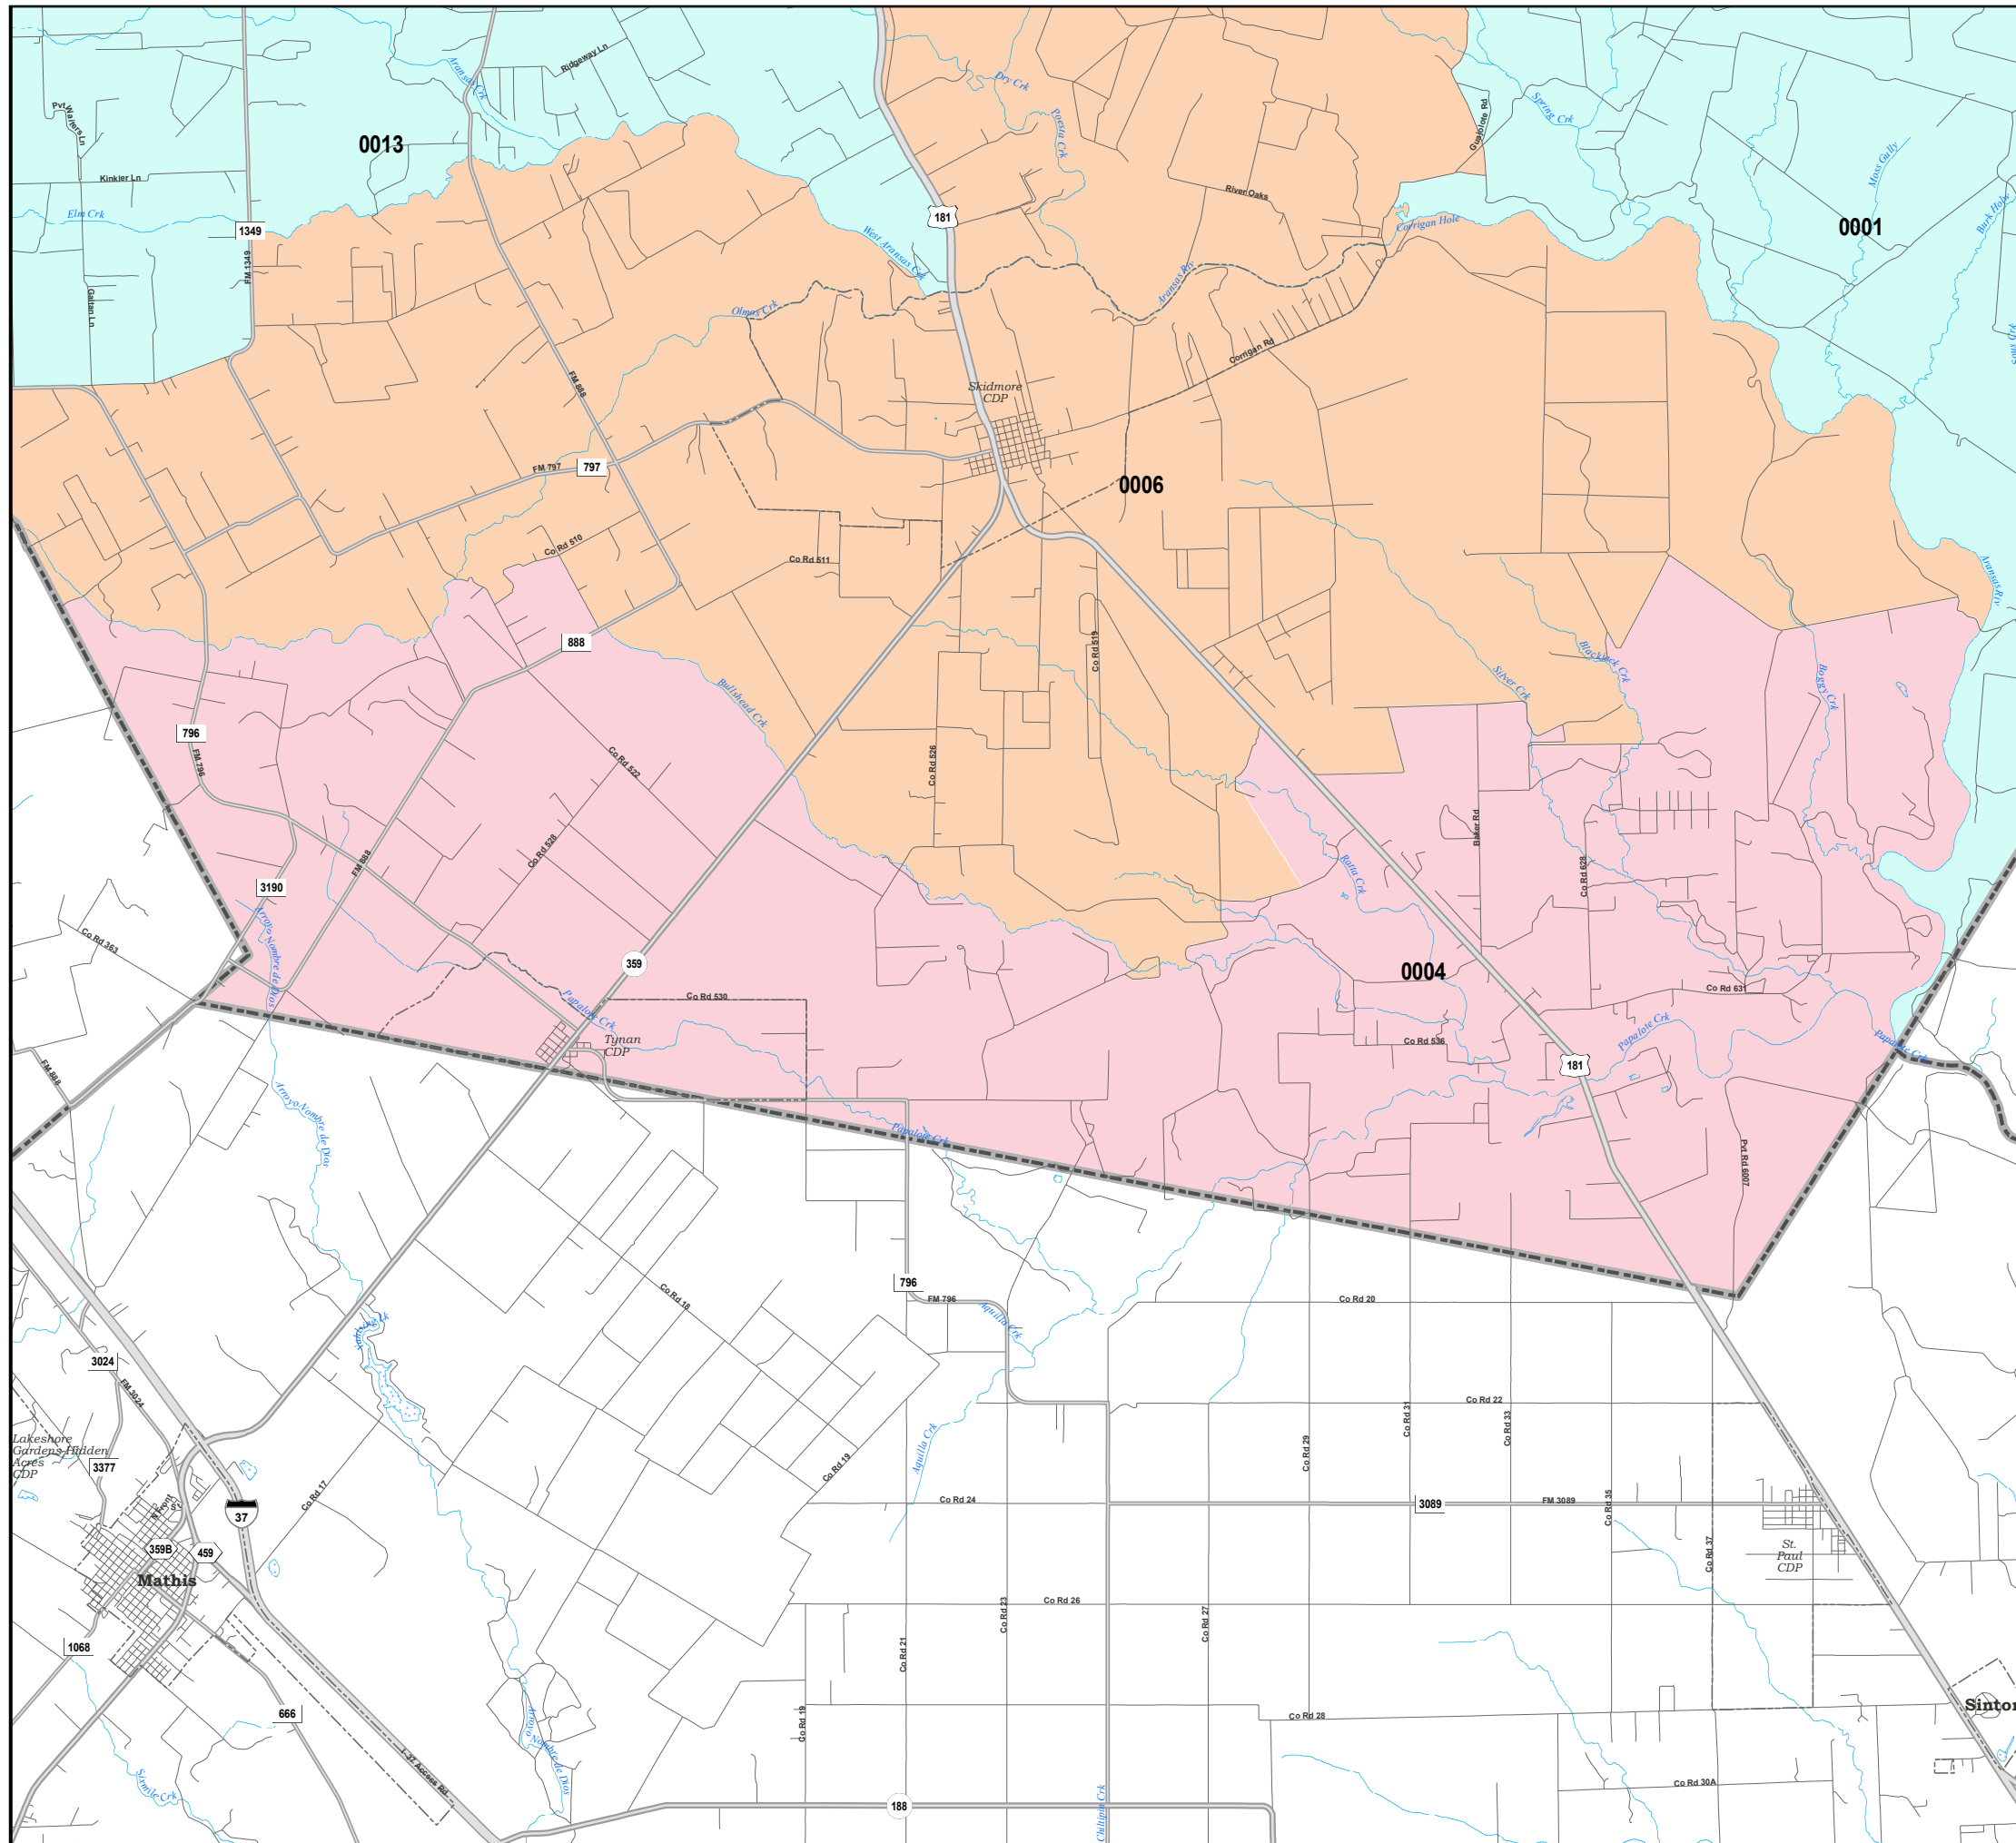

BEE COUNTY

Election Precinct 0004

- Cities
- Census Designated Places (CDPs)
- COUNTIES
- Water
- Streams
- 2022 Election Precincts

Boundaries other than for legislative, congressional, or State Board of Education districts are for informational purposes only and may be approximate.